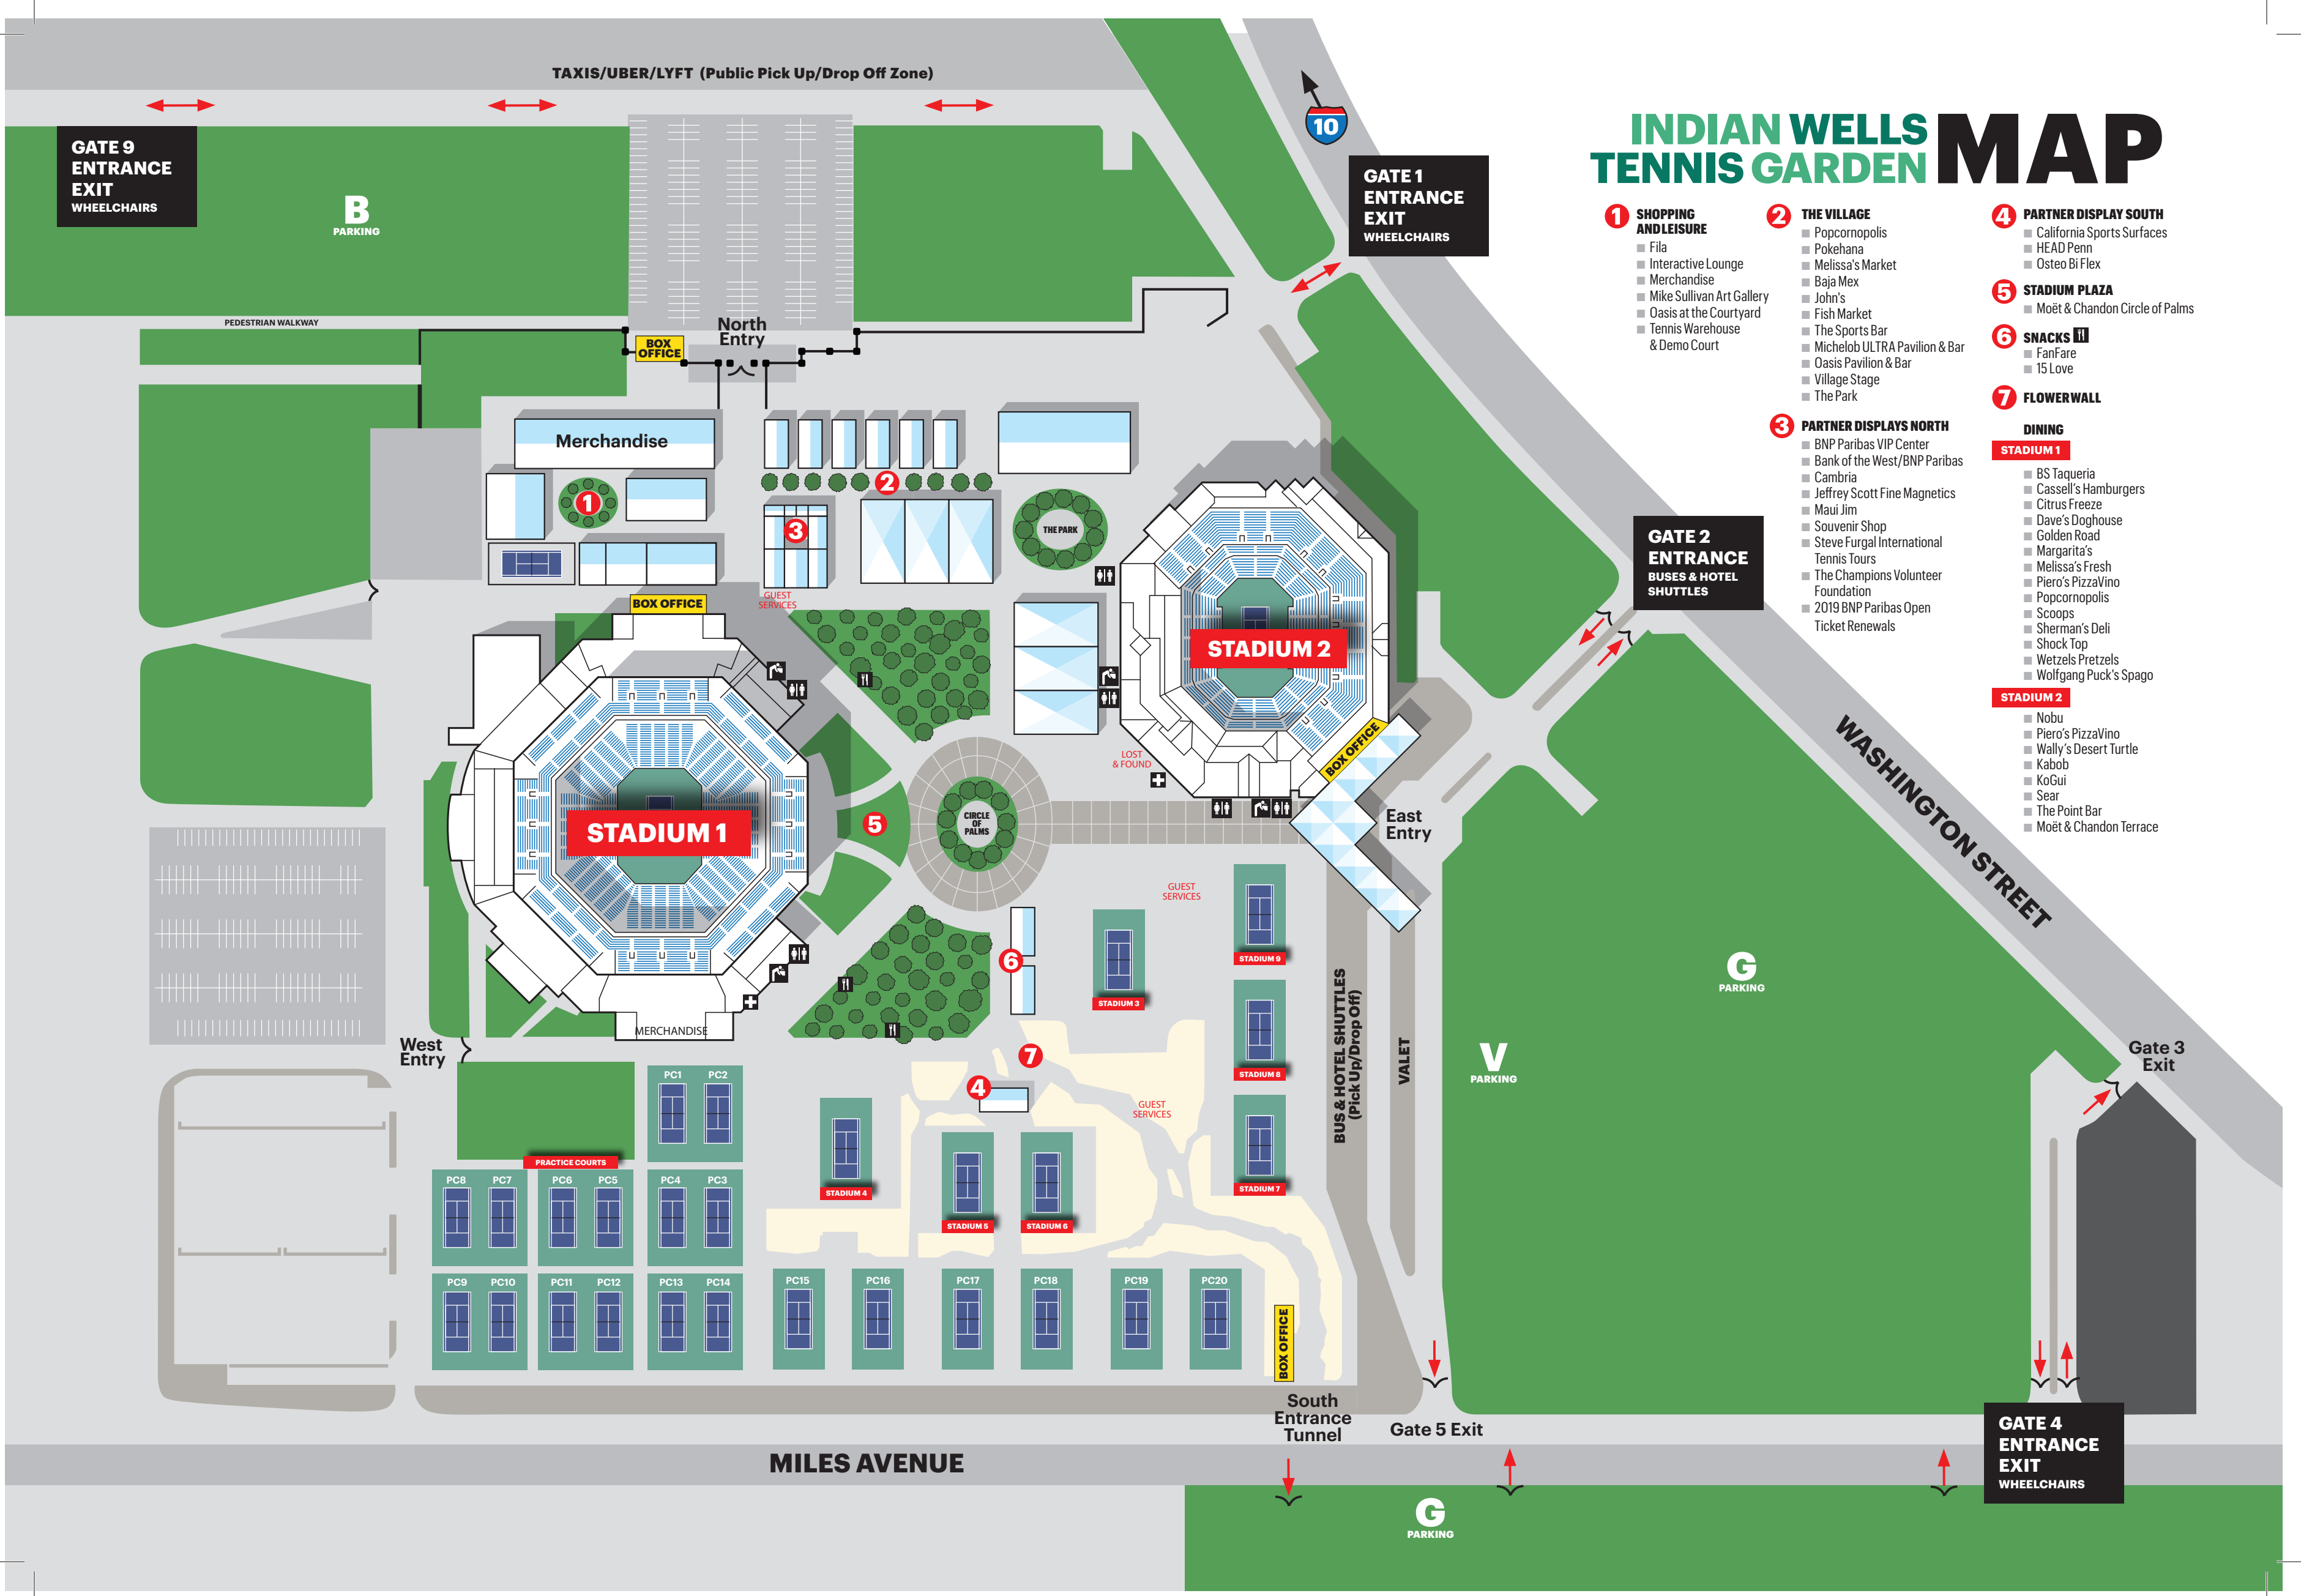

INDIAN WELLS TENNIS GARDEN MAP

- 1 SHOPPING AND LEISURE**
 - Fila
 - Interactive Lounge
 - Merchandise
 - Mike Sullivan Art Gallery
 - Oasis at the Courtyard
 - Tennis Warehouse & Demo Court
 - 2 THE VILLAGE**
 - Popcornopolis
 - Pokehana
 - Melissa's Market
 - Baja Mex
 - John's
 - Fish Market
 - The Sports Bar
 - Michelob ULTRA Pavilion & Bar
 - Oasis Pavilion & Bar
 - Village Stage
 - The Park
 - 3 PARTNER DISPLAYS NORTH**
 - BNP Paribas VIP Center
 - Bank of the West/BNP Paribas
 - Cambria
 - Jeffrey Scott Fine Magnetics
 - Maui Jim
 - Souvenir Shop
 - Steve Furgal International Tennis Tours
 - The Champions Volunteer Foundation
 - 2019 BNP Paribas Open Ticket Renewals
 - 4 PARTNER DISPLAY SOUTH**
 - California Sports Surfaces
 - HEAD Penn
 - Osteo Bi Flex
 - 5 STADIUM PLAZA**
 - Moët & Chandon Circle of Palms
 - 6 SNACKS**
 - FanFare
 - 15 Love
 - 7 FLOWERWALL**
-
- DINING**
 - STADIUM 1**
 - BS Taqueria
 - Cassell's Hamburgers
 - Citrus Freeze
 - Dave's Doghouse
 - Golden Road
 - Margarita's
 - Melissa's Fresh
 - Piero's PizzaVino
 - Popcornopolis
 - Scoops
 - Sherman's Deli
 - Shock Top
 - Wetzels Pretzels
 - Wolfgang Puck's Spago
 - STADIUM 2**
 - Nobu
 - Piero's PizzaVino
 - Wally's Desert Turtle
 - Kabob
 - KoGui
 - Sear
 - The Point Bar
 - Moët & Chandon Terrace

**GATE 9
ENTRANCE
EXIT
WHEELCHAIRS**

**B
PARKING**

**GATE 1
ENTRANCE
EXIT
WHEELCHAIRS**

**GATE 2
ENTRANCE
BUSES & HOTEL
SHUTTLES**

**G
PARKING**

**V
PARKING**

**Gate 3
Exit**

**GATE 4
ENTRANCE
EXIT
WHEELCHAIRS**

**G
PARKING**

TAXIS/UBER/LYFT (Public Pick Up/Drop Off Zone)

PEDESTRIAN WALKWAY

North Entry

Merchandise

BOX OFFICE

GUEST SERVICES

THE PARK

PC19

PC20

South Entrance Tunnel

Gate 5 Exit

MILES AVENUE